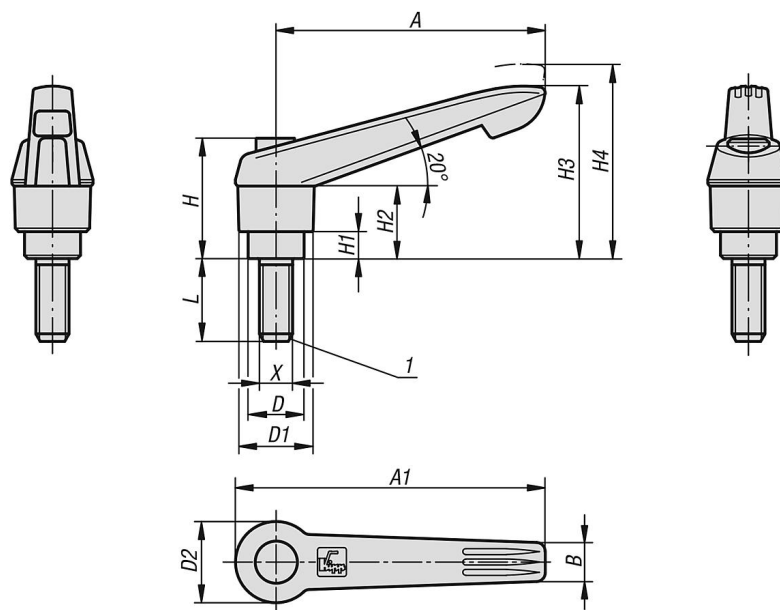

Drawings

Adjustable handles with push button, external thread