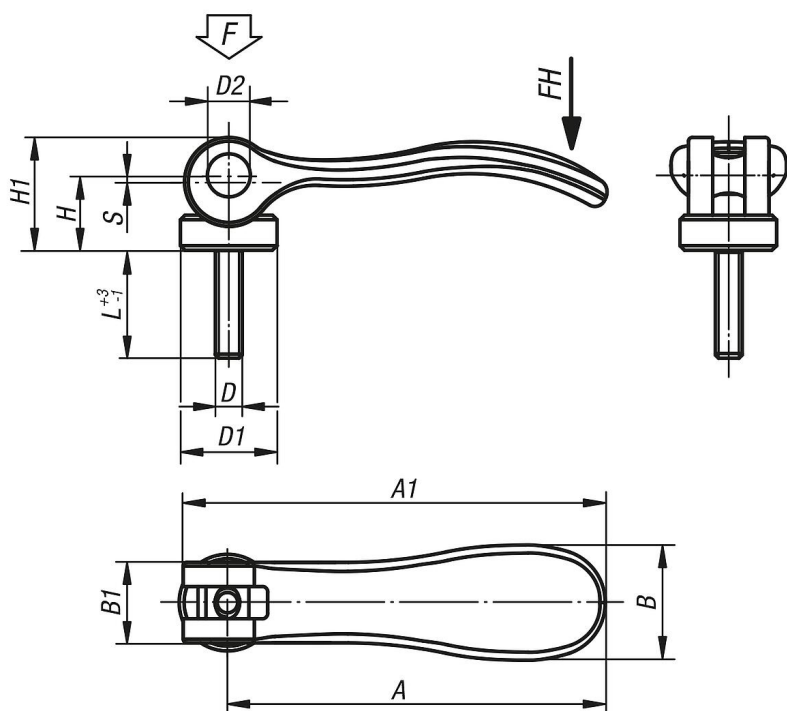

Cam levers, aluminum with external thread, plastic thrust washer and steel or stainless steel stud

Item description/product images

Description

Product description:

These cam levers have a technically optimised plastic thrust washer. The thrust washer is made of a special high-performance plastic that guarantees very good wear and creep resistance.

Material:

Handle cast aluminum EN AC-46200.
Thrust washer plastic PA 66 GF 35-X fiberglass reinforced.
Hinge pin stainless steel 1.4305.
Stud and washer steel quality class 5.8 or stainless steel 1.4305.

Accessory:

For slightly curved contact faces, a stainless steel washer K2130 can also be ordered.

This washer can be mounted between the thrust washer and the contact face.

Drawings

Cam levers, aluminum with external thread, plastic thrust washer and steel or stainless steel stud

Cam levers, aluminum with external thread, plastic thrust washer and steel or stainless steel stud